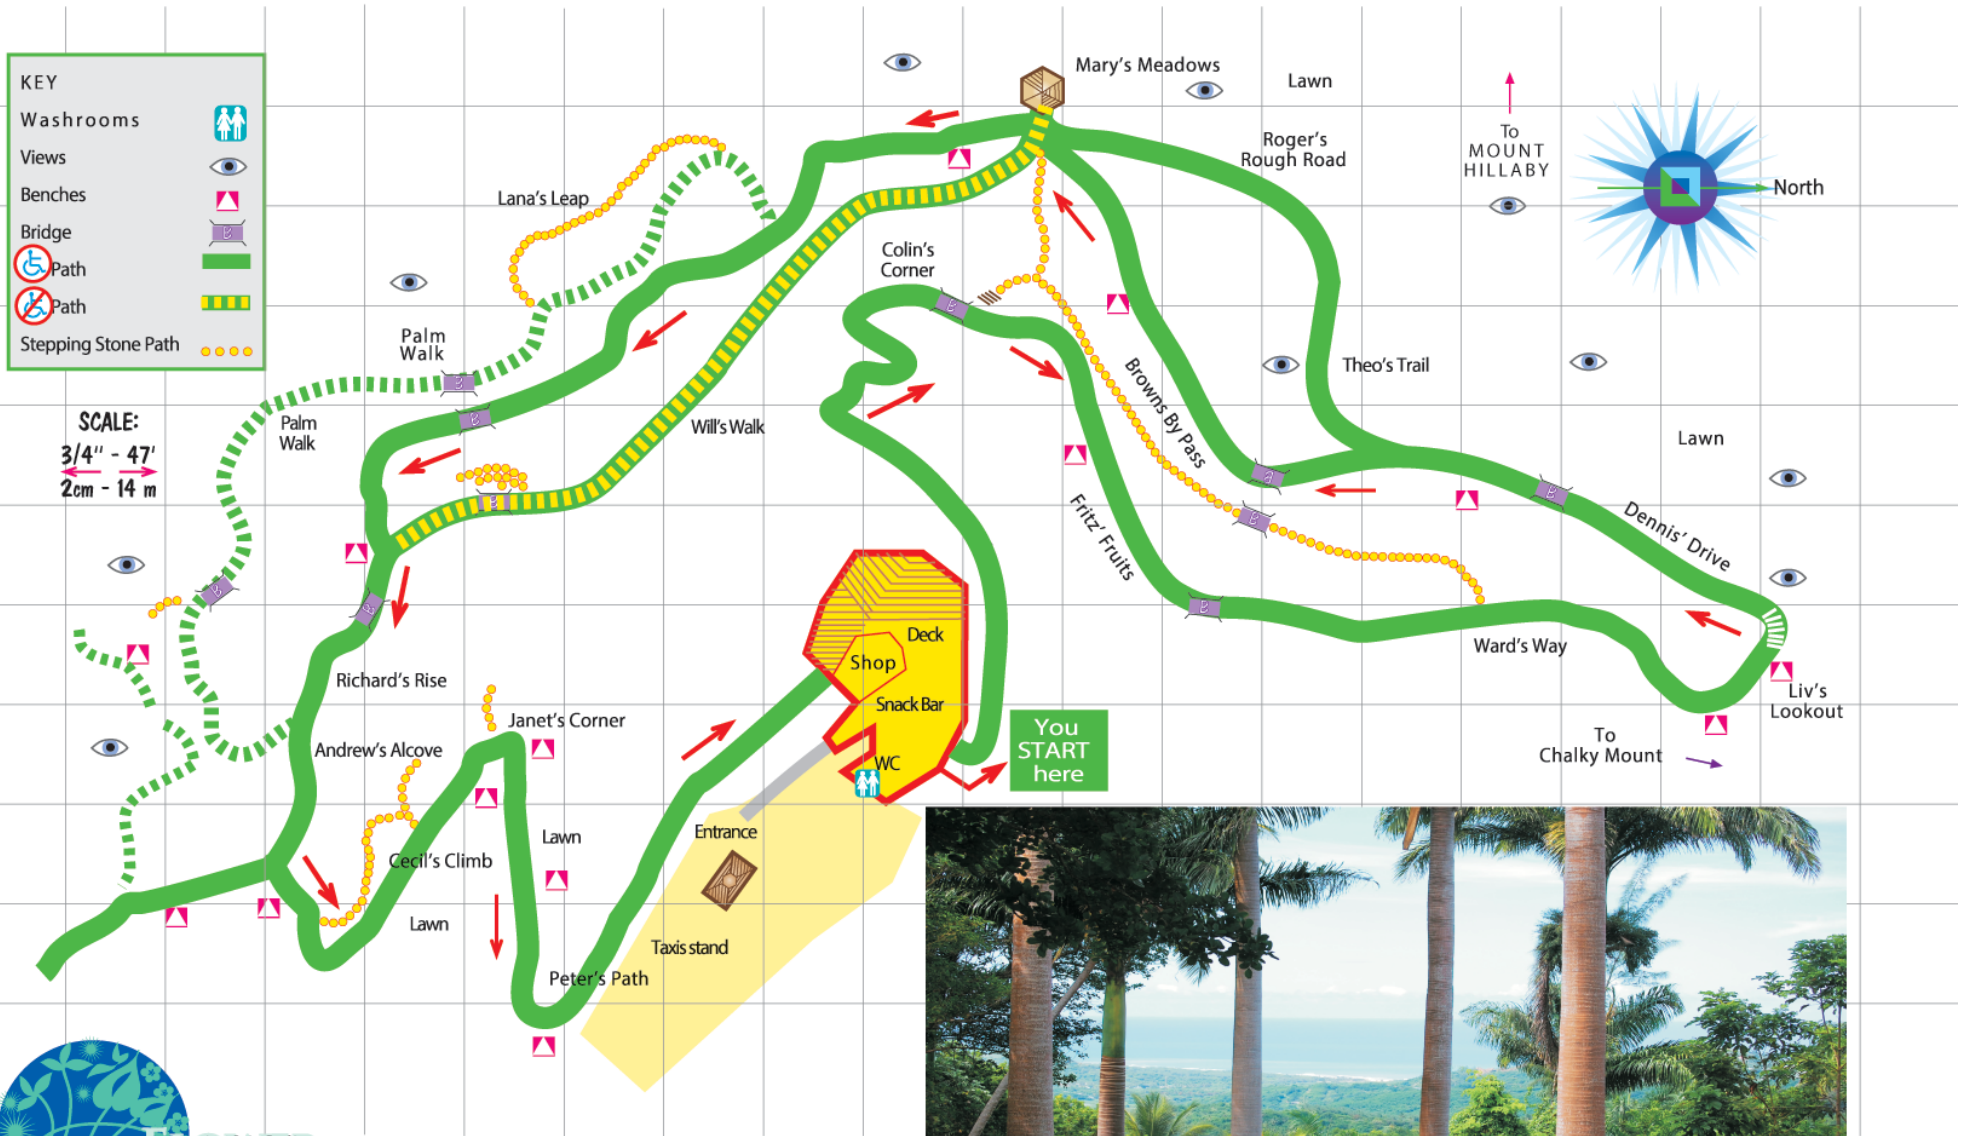

KEY

- Washrooms 
- Views 
- Benches 
- Bridge 
- Path  Path
- Path  Path
- Stepping Stone Path 

SCALE:
 3/4" - 47'
 2cm - 14 m

flowerforestbarbados.com